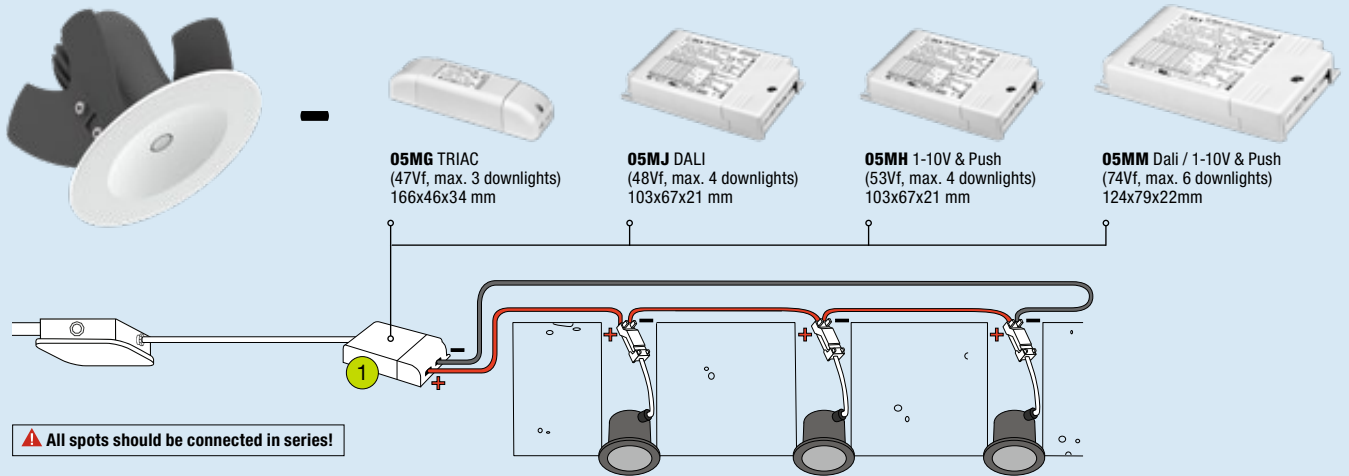

All values are measured at 230V (+/- 7%).

Dimensions

Incl. PSU

With cable and plug to the downlight.

PSU Triac dim
102x38x21 mm

Cable
150 mm

REWARDING BRIGHTNESS

Pointer 68 fix (dimmable - excl. central power supply)

700 mA

⚠ All spots should be connected in series!

Item specifications (part A)

Description	Item code	Type	Input	Vf	W	Lm	Lm/W	CRI	UGR (typ.)	Pf	Ripple	Inrush current	B-16A Fuse
Pointer 68 fix LV 700mA 35° 500 Lm 2700K	072803XXLN11	Incl. Conn.Box	700mA	11,5	8,0	500	63	85	7.2	x	x	x	x
Pointer 68 fix LV 700mA 35° 525 Lm 3000K	072803XXLP11	Incl. Conn.Box	700mA	11,5	8,0	525	66	85	7.3	x	x	x	x
Pointer 68 fix LV 700mA 35° 550 Lm 4000K	072803XXLQ11	Incl. Conn.Box	700mA	11,5	8,0	550	69	85	7.5	x	x	x	x
Pointer 68 fix LV 700mA 60° 550 Lm 2700K	072803XXLR11	Incl. Conn.Box	700mA	11,5	8,0	550	69	85	17.5	x	x	x	x
Pointer 68 fix LV 700mA 60° 600 Lm 3000K	072803XXLS11	Incl. Conn.Box	700mA	11,5	8,0	600	75	85	17.8	x	x	x	x
Pointer 68 fix LV 700mA 60° 650 Lm 4000K	072803XXLT11	Incl. Conn.Box	700mA	11,5	8,0	650	81	85	18.0	x	x	x	x