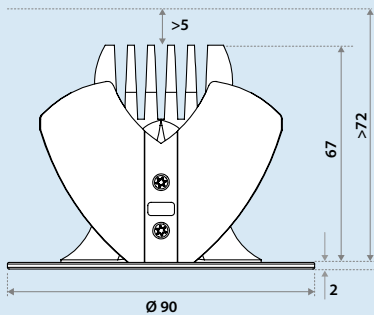

Item specifications (part B)

Description	Safety class	Energy class	Weight	Dimensions single carton	Quantity per carton	Expected lifespan (25°C)		
						L70B50	L80B50	L90B50
Pointer 68 fix LV 35° 500 Lm 2700K Triac dim	II	A	304 gr	105x105x105 mm	42 pcs	60.500 hrs	43.000 hrs	26.000 hrs
Pointer 68 fix LV 35° 525 Lm 3000K Triac dim	II	A	304 gr	105x105x105 mm	42 pcs	60.500 hrs	43.000 hrs	26.000 hrs
Pointer 68 fix LV 35° 550 Lm 4000K Triac dim	II	A	304 gr	105x105x105 mm	42 pcs	60.500 hrs	43.000 hrs	26.000 hrs
Pointer 68 fix LV 60° 550 Lm 2700K Triac dim	II	A	304 gr	105x105x105 mm	42 pcs	60.500 hrs	43.000 hrs	26.000 hrs
Pointer 68 fix LV 60° 600 Lm 3000K Triac dim	II	A	304 gr	105x105x105 mm	42 pcs	60.500 hrs	43.000 hrs	26.000 hrs
Pointer 68 fix LV 60° 650 Lm 4000K Triac dim	II	A	304 gr	105x105x105 mm	42 pcs	60.500 hrs	43.000 hrs	26.000 hrs

All values are measured at 230V (+/- 7%).

Dimensions

Incl. PSU

With cable and plug to the downlight.

PSU Triac dim
102x38x21 mm

Cable
150 mm

REWARDING BRIGHTNESS

Pointer 68 fix (dimmable - excl. central power supply)