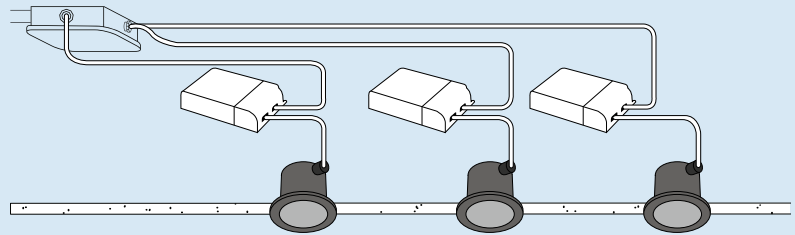

REWARDING BRIGHTNESS

Pointer 68 fix (dimmable - incl. individual power supply)

220-240V

Downlight incl. PSU

Item specifications (part A)

Description	Item code	Type	Input	W	Lm	Lm/W	CRI (typ.)	UGR	Pf	Ripple	Inrush current	B-16A Fuse
Pointer 68 fix LV 35° 500 Lm 2700K Triac dim	072803XXLN13	Incl. PSU	220-240V	9,2	500	54	85	7.2	0.96	<20%	2A 50µS	50 pcs
Pointer 68 fix LV 35° 525 Lm 3000K Triac dim	072803XXLP13	Incl. PSU	220-240V	9,2	525	57	85	7.3	0.96	<20%	2A 50µS	50 pcs
Pointer 68 fix LV 35° 550 Lm 4000K Triac dim	072803XXLQ13	Incl. PSU	220-240V	9,2	550	60	85	7.5	0.96	<20%	2A 50µS	50 pcs
Pointer 68 fix LV 60° 550 Lm 2700K Triac dim	072803XXLR13	Incl. PSU	220-240V	9,2	550	60	85	17.5	0.96	<20%	2A 50µS	50 pcs
Pointer 68 fix LV 60° 600 Lm 3000K Triac dim	072803XXLS13	Incl. PSU	220-240V	9,2	600	65	85	17.8	0.96	<20%	2A 50µS	50 pcs
Pointer 68 fix LV 60° 650 Lm 4000K Triac dim	072803XXLT13	Incl. PSU	220-240V	9,2	650	71	85	18.0	0.96	<20%	2A 50µS	50 pcs

Item specifications (part B)

Description	Safety class	Energy class	Weight	Dimensions single carton	Quantity per carton	Expected lifespan (25°C)		
						L70B50	L80B50	L90B50
Pointer 68 fix LV 35° 500 Lm 2700K Triac dim	II	A	304 gr	105x105x105 mm	42 pcs	60.500 hrs	43.000 hrs	26.000 hrs
Pointer 68 fix LV 35° 525 Lm 3000K Triac dim	II	A	304 gr	105x105x105 mm	42 pcs	60.500 hrs	43.000 hrs	26.000 hrs
Pointer 68 fix LV 35° 550 Lm 4000K Triac dim	II	A	304 gr	105x105x105 mm	42 pcs	60.500 hrs	43.000 hrs	26.000 hrs
Pointer 68 fix LV 60° 550 Lm 2700K Triac dim	II	A	304 gr	105x105x105 mm	42 pcs	60.500 hrs	43.000 hrs	26.000 hrs
Pointer 68 fix LV 60° 600 Lm 3000K Triac dim	II	A	304 gr	105x105x105 mm	42 pcs	60.500 hrs	43.000 hrs	26.000 hrs
Pointer 68 fix LV 60° 650 Lm 4000K Triac dim	II	A	304 gr	105x105x105 mm	42 pcs	60.500 hrs	43.000 hrs	26.000 hrs

All values are measured at 230V (+/- 7%).