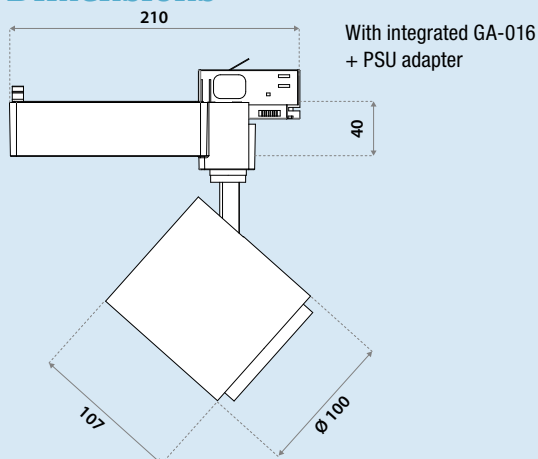

Item specifications (part B)

Description	W	Lm	Lm/W	CRI (typ.)	Pf	Ripple	Inrush current	B-16A Fuse	Safety class	Energy class
Odion XL 5000 Lm 3000K CRI80	57,1	5000	87	82	0.95	<3%	10A 200µS	30	I	A+
Odion XL 3750 Lm 3000K CRI96	57,1	3750	66	96	0.95	<3%	10A 200µS	30	I	A+
Odion XL 5700 Lm 4000K CRI80	57,1	5700	100	82	0.95	<3%	10A 200µS	30	I	A+

Item specifications (part C)

Description	Weight	Dimensions single carton	Quantity per carton	Expected lifespan (25°C)		
				L70B50	L80B50	L90B50
Odion XL 5000 Lm 3000K CRI80	1586 gr	251x241x123 mm	12 pcs	129.000 hrs	78.000 hrs	33.000 hrs
Odion XL 3750 Lm 3000K CRI96	1586 gr	251x241x123 mm	12 pcs	129.000 hrs	78.000 hrs	33.000 hrs
Odion XL 5700 Lm 4000K CRI80	1586 gr	251x241x123 mm	12 pcs	129.000 hrs	78.000 hrs	33.000 hrs

Choose your lumen output (MLM)

	mA	W	Lumen Output			Lumen / Watt			UGR								
			CRI80	CRI96	CRI80	CRI80	CRI96	CRI80	CRI80 3000K			CRI96 3000K			CRI80 4000K		
			3000K	3000K	4000K	3000K	3000K	4000K	18°	37°	60°	18°	37°	60°	18°	37°	60°
<i>Special request</i>	900	35,8	3400	2700	3850	95	75	108	15.4	16.4	20.8	14.6	15.6	20.0	15.8	16.8	21.3
<i>Special request</i>	1050	41,5	3750	3000	4400	90	72	106	15.7	16.8	21.2	14.9	16.0	20.4	16.3	17.3	21.7
<i>Special request</i>	1200	48,4	4250	3250	5000	88	67	103	16.1	17.2	21.6	15.2	16.3	20.7	16.7	17.8	22.2
Standard	1400	57,1	5000	3750	5700	87	66	100	17.7	17.8	22.2	15.7	16.8	21.2	17.2	18.2	22.6

All values are measured at 230V (+/- 7%)

Dimensions

Extra LED options

LEDs from the LUXEON Stylist Series
Specially developed for shops specialised in fashion or fresh food, and for restaurants.
Ask our sales department about the possibilities.