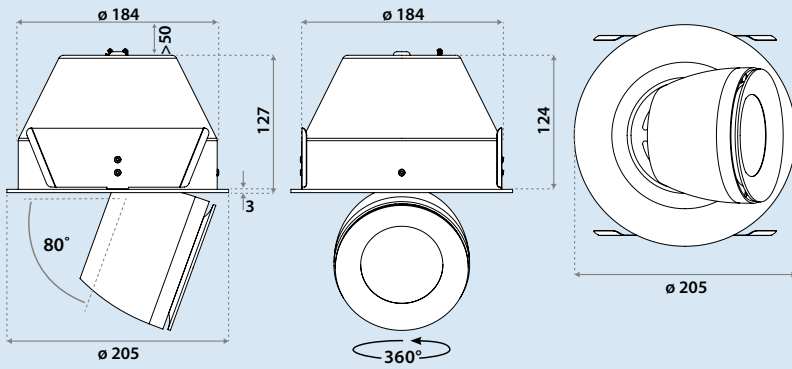

REWARDING BRIGHTNESS

Dimensions

Extra LED options

LEDs from the LUXEON Stylist Series
Specially developed for shops specialised in fashion or fresh food, and for restaurants. Ask our sales department about the possibilities.

2700-6500K
Ask our sales department about the possibilities.